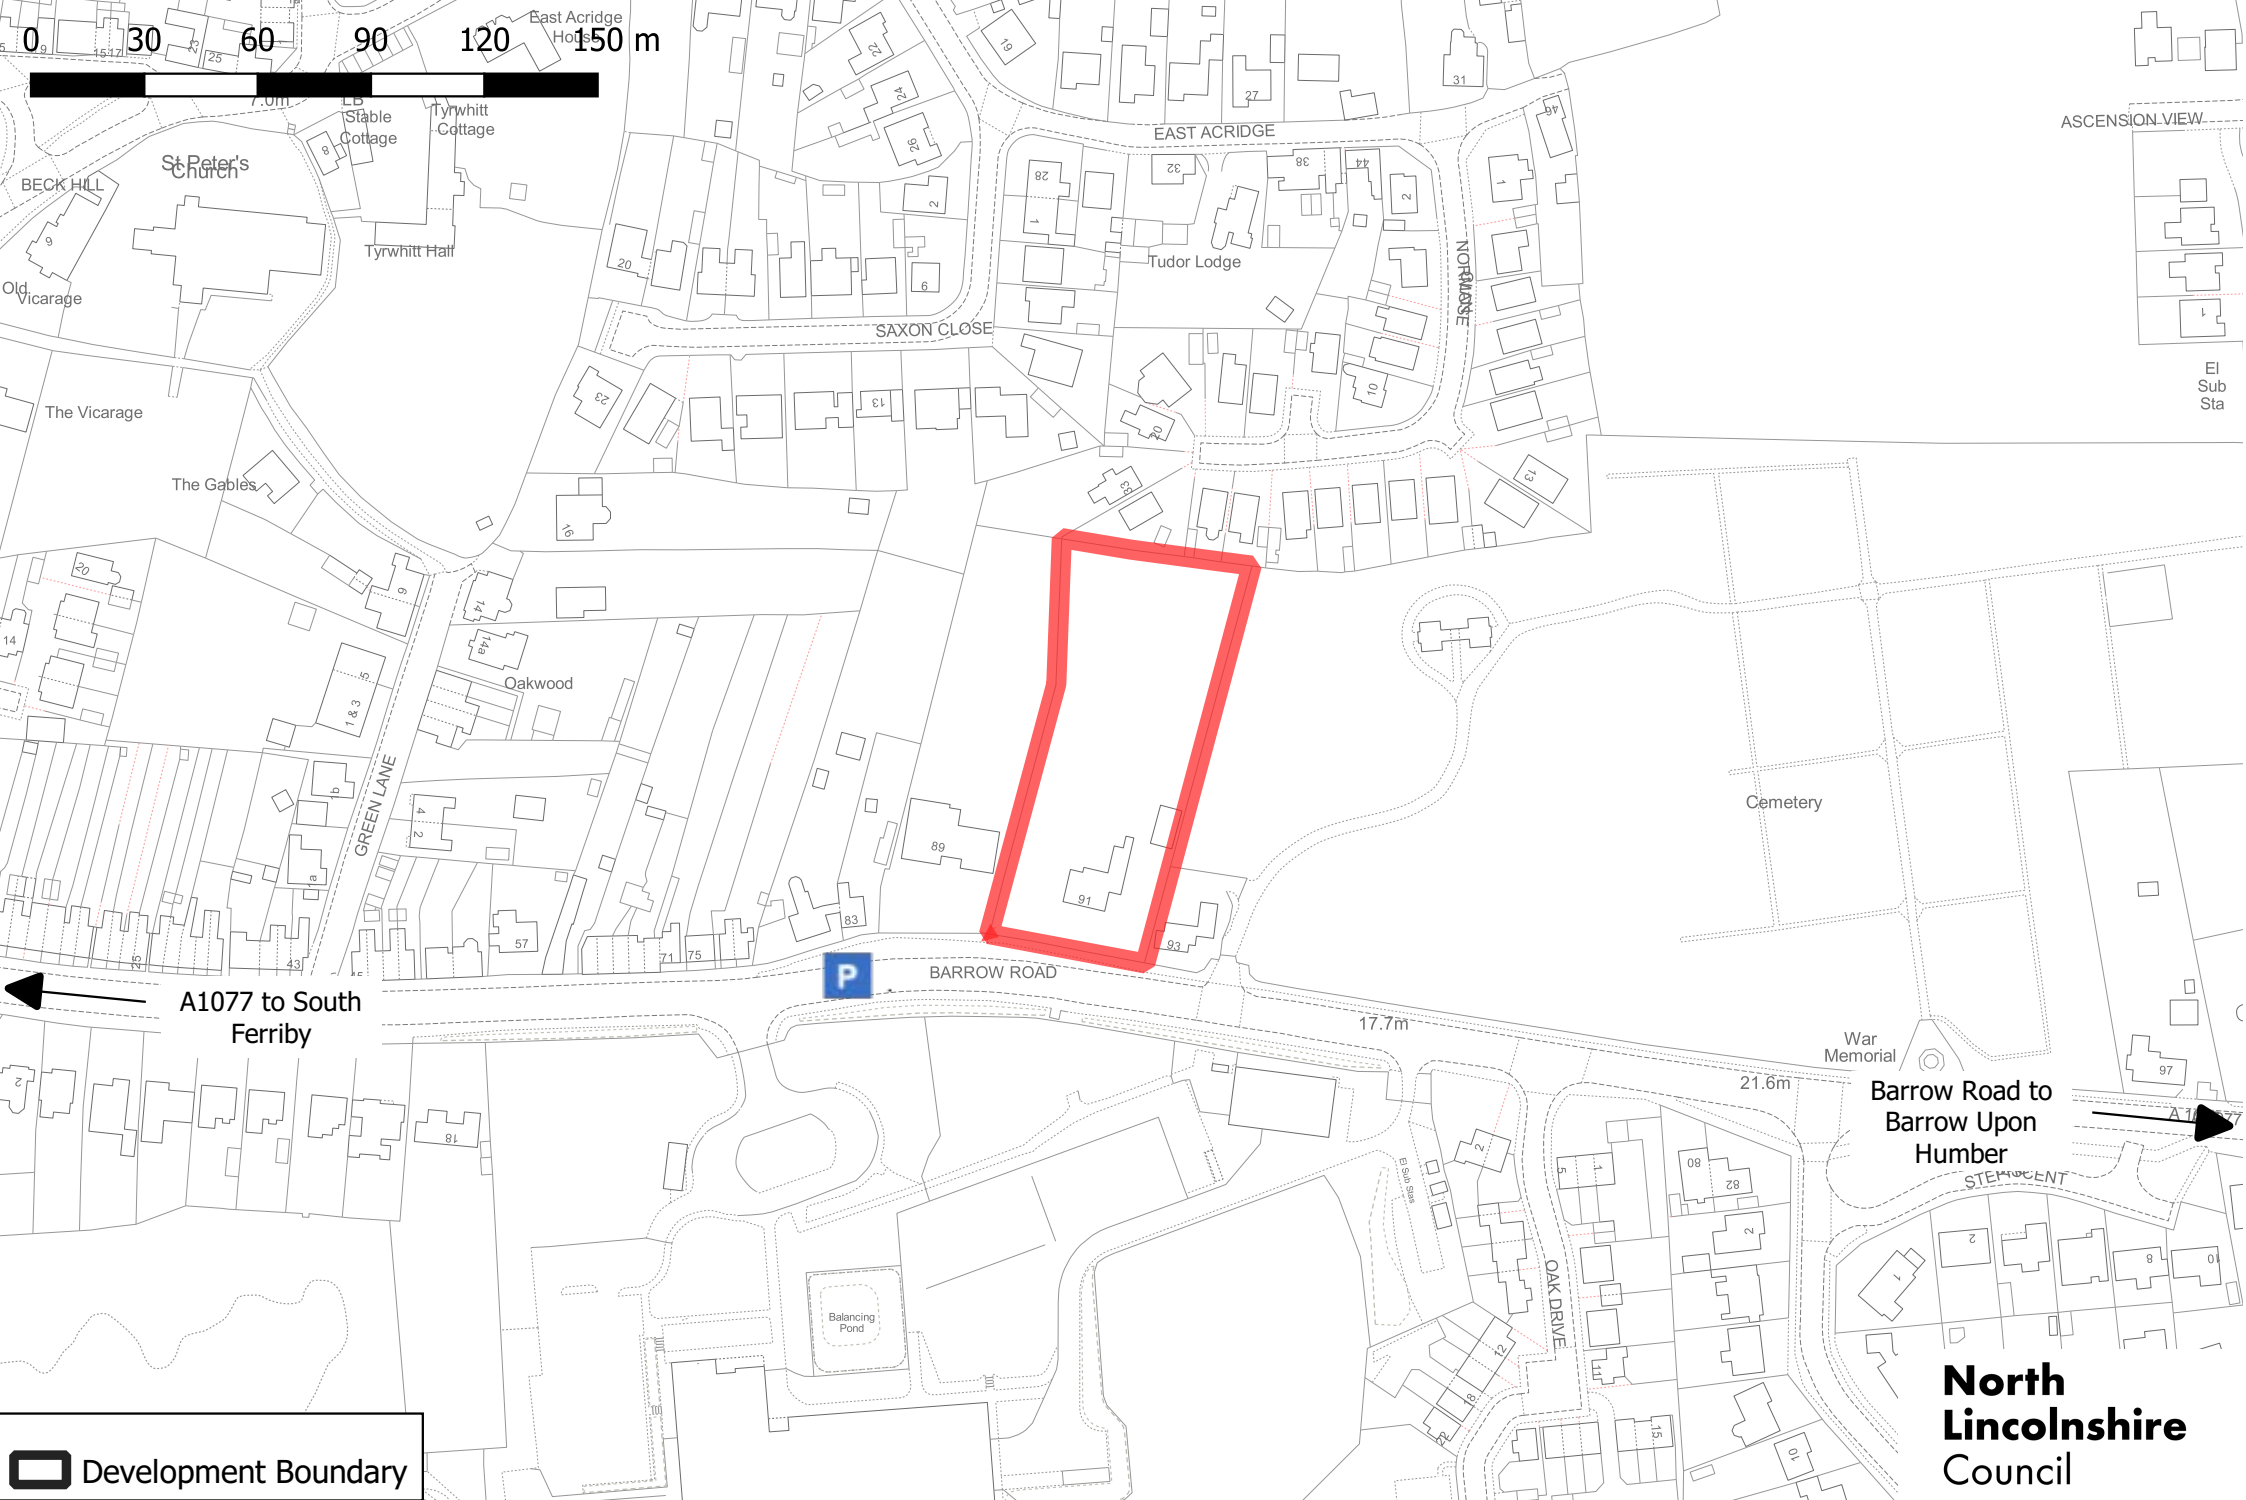

0 30 60 90 120 150 m

← A1077 to South Ferriby

Barrow Road to Barrow Upon Humber →

 Development Boundary

**North  
Lincolnshire  
Council**

**PA/2021/223** Sat nav: 83 Barrow Rd,  
Barton, DN18 6AE

© Crown copyright and database rights 2021. Ordnance Survey 0100023560